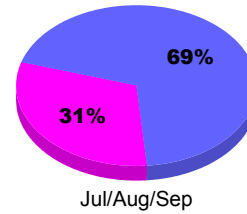

YTD Status Quo Clubs 2011-2012

Status Quo Clubs Compared to Status Quo Members

Legend: Status Quo Clubs (Cyan), Total Status Quo Members (Green)

MEMBERSHIP

Membership Results
2011-2012

Membership
2010-2011

Month	Net Memb Goal	Actual New Memb	Actual Dropped Memb	Gain/Loss of Memb	Gain/Loss of Memb
Jul/Aug/Sep		99	-41	58	43
Totals		99	-41	58	43

Membership Results 2011-2012

Goal, New, Dropped, Gain/Loss

Legend: Goal (Cyan), Actual (Green), Dropped (Yellow), Gain Loss (Magenta)

Comparison of Membership Gain/Loss

Current Year Compared to the Previous Year

Legend: Current Year (Cyan), Previous Year (Green)

Gender Comparison 2011-2012

Jul/Aug/Sep

Legend: Male (Blue), Female (Magenta)